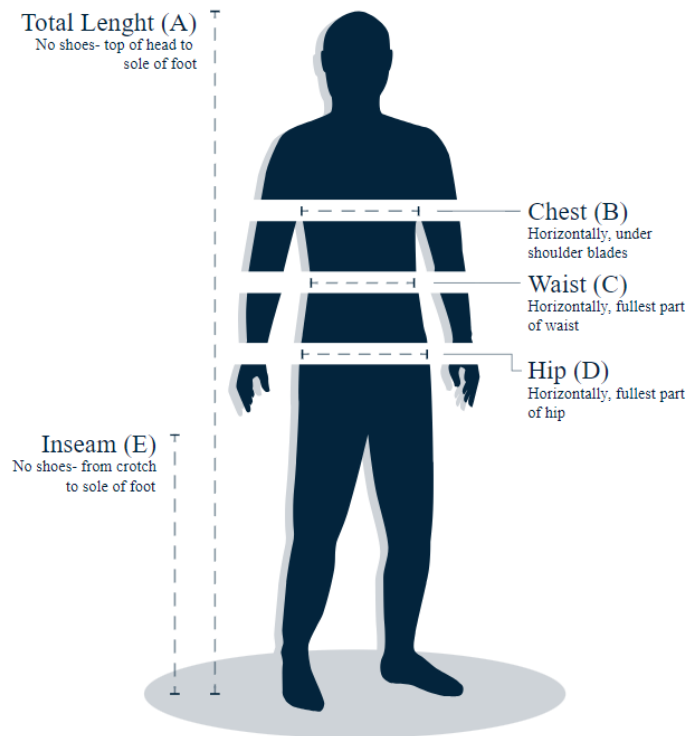

Size Guide

Foot width (B) is measured with the subject standing barefoot and the weight of the body equally distributed on both feet. The size of the left and right foot is often slightly different - in this case measure both feet and the shoe size is based on the larger foot.

Mondopoint is based on the mean foot length (A) for which the shoe is suitable, measured in millimeters.

The width of a foot (B) is also measure in mm.

Shoe Lengths (A)

EU	35	36	37	38	39	40	41	42	43	44	45	46	47	48
UK	2	3	4	4.5	5.5	6	6.5	7.5	8.5	9	10	11	12	13
USA	3.5	4	5	5.5	6.5	7	7.5	8.5	9.5	10	11	12	13	14
Mondopoint	217	225	232	240	247	255	262	270	277	285	292	300	307	315

Shoe Widths (B)

EU	35	36	37	38	39	40	41	42	43	44	45	46	47	48
D	83	85	87	89	91	93	95	97	99	101	104	106	108	110
E	86	88	90	92	94	96	98	100	102	104	106	109	111	113
EE	88	90	92	95	97	99	101	103	105	107	109	112	114	116
EE	91	93	95	97	99	102	104	106	108	110	112	114	117	119
EEEE	93	95	97	99	102	105	107	109	111	113	115	117	120	122

Having trouble figuring out the perfect size? Our size guide will help you pick the correct size for your body. Measurements shown in centimeters.

Coverall & Jackets

EU	UK	US	LENGTH (A)	CHEST (B)	WAIST (C)
42	32	3XS	158-167	76-96	70-90
44	34	2XS	158-170	78-98	71-91
46	36	XS	158-172	80-100	73-93
48	38	S	161-175	82-102	74-94
50	40	M	164-178	84-104	76-96
52	42		168-182	86-106	77-97
54	44	L	172-186	87-107	79-99
56	46		174-188	89-109	80-100
58	48	XL	177-191	91-111	82-102
60	50		179-193	93-113	83-103
62	52	2XL	182-196	94-114	85-105
64	54		183-202	96-116	88-108
66	56	3XL	184-202	97-117	91-111
68	58		185-202	99-119	94-114
70	60	4XL	187-202	100-120	96-116