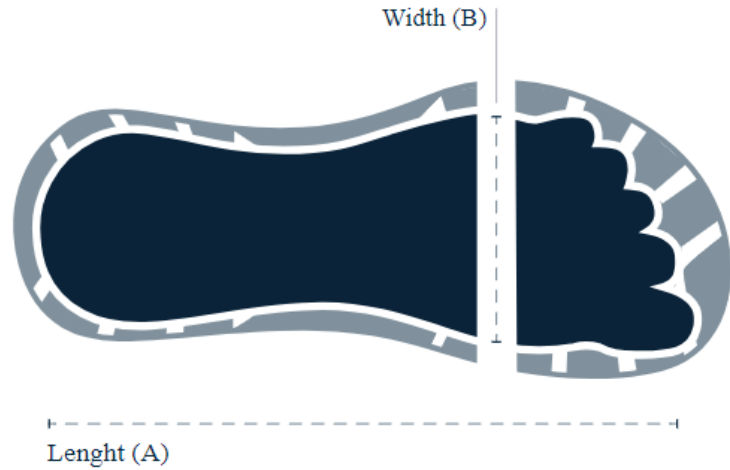

Size Guide

Foot width (B) is measured with the subject standing barefoot and the weight of the body equally distributed on both feet. The size of the left and right foot is often slightly different - in this case measure both feet and the shoe size is based on the larger foot.

Mondopoint is based on the mean foot length (A) for which the shoe is suitable, measured in millimeters.

The width of a foot (B) is also measure in mm.

Shoe Lengths (A)

EU	35	36	37	38	39	40	41	42	43	44	45	46	47	48
UK	2	3	4	4.5	5.5	6	6.5	7.5	8.5	9	10	11	12	13
USA	3.5	4	5	5.5	6.5	7	7.5	8.5	9.5	10	11	12	13	14
Mondopoint	217	225	232	240	247	255	262	270	277	285	292	300	307	315

Shoe Widths (B)

EU	35	36	37	38	39	40	41	42	43	44	45	46	47	48
D	83	85	87	89	91	93	95	97	99	101	104	106	108	110
E	86	88	90	92	94	96	98	100	102	104	106	109	111	113
EE	88	90	92	95	97	99	101	103	105	107	109	112	114	116
EE	91	93	95	97	99	102	104	106	108	110	112	114	117	119
EEEE	93	95	97	99	102	105	107	109	111	113	115	117	120	122

Having trouble figuring out the perfect size? Our size guide will help you pick the correct size for your body. Measurements shown in centimeters.

Coverall & Jackets

EU	UK	US	LENGTH (A)	CHEST (B)	WAIST (C)
42	32	3XS	158-167	76-96	70-90
44	34	2XS	158-170	78-98	71-91
46	36	XS	158-172	80-100	73-93
48	38	S	161-175	82-102	74-94
50	40	M	164-178	84-104	76-96
52	42		168-182	86-106	77-97
54	44	L	172-186	87-107	79-99
56	46		174-188	89-109	80-100
58	48	XL	177-191	91-111	82-102
60	50		179-193	93-113	83-103
62	52	2XL	182-196	94-114	85-105
64	54		183-202	96-116	88-108
66	56	3XL	184-202	97-117	91-111
68	58		185-202	99-119	94-114
70	60	4XL	187-202	100-120	96-116