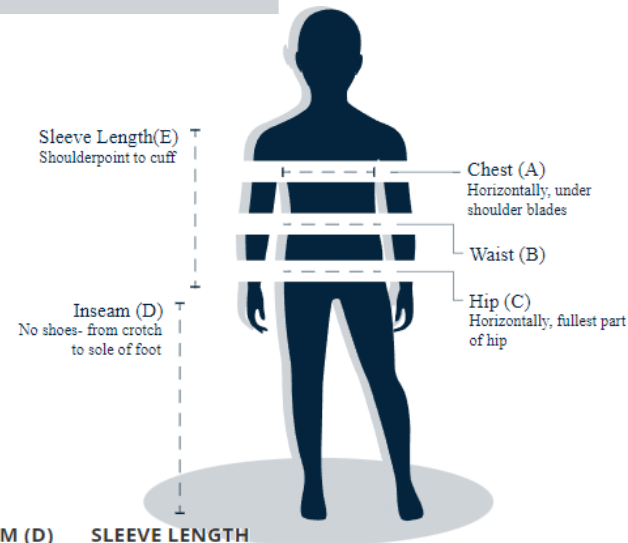

Size Guide

Foot width (B) is measured with the subject standing barefoot and the weight of the body equally distributed on both feet. The size of the left and right foot is often slightly different - in this case measure both feet and the shoe size is based on the larger foot.

Having trouble figuring out the perfect size? Our size guide will help you pick the correct size for your body. Measurements shown in centimeters.

Coverall & Jackets

EU	UK	US	LENGTH (A)	CHEST (B)	WAIST (C)
42	32	3XS	158-167	76-96	70-90
44	34	2XS	158-170	78-98	71-91
46	36	XS	158-172	80-100	73-93
48	38	S	161-175	82-102	74-94
50	40	M	164-178	84-104	76-96
52	42		168-182	86-106	77-97
54	44	L	172-186	87-107	79-99
56	46		174-188	89-109	80-100
58	48	XL	177-191	91-111	82-102
60	50		179-193	93-113	83-103
62	52	2XL	182-196	94-114	85-105
64	54		183-202	96-116	88-108
66	56	3XL	184-202	97-117	91-111
68	58		185-202	99-119	94-114
70	60	4XL	187-202	100-120	96-116

Pants

EU	UK	US	WAIST (C)	HIP (D)	INSEAM (E)
42	32	3XS	74-85	87-98	70-76
44	34	2XS	77-88	89-100	71-77
46	36	XS	80-91	91-102	72-78
48	38	S	83-94	93-104	74-80
50	40	M	86-97	95-106	75-81
52	42		88-100	97-109	76-82
54	44	L	91-103	100-112	79-85
56	46		94-106	103-115	80-86
58	48	XL	96-109	105-118	81-87
60	50		99-112	108-121	82-88
62	52	2XL	102-115	111-124	83-89
64	54		105-118	114-127	84-90
66	56	3XL	111-124	117-130	84-90
68	58		117-130	120-133	84-90
70	60	4XL	123-136	123-136	84-90

Kids

EU	CHEST (A)	WAIST STRETCHED (B)	HIP (C)	INSEAM (D)	SLEEVE LENGTH (E)
92	63-67	55-59	48-52	33-37	31-35
98	65-69	57-61	51-55	36-40	33-37
104	68-72	59-63	55-59	39-43	35-39
110	70-74	62-66	58-62	43-47	37-41
116	72-76	64-68	61-65	46-50	39-43
122	75-79	66-70	65-69	49-53	41-45
128	78-82	69-73	68-72	53-57	43-47
134	81-85	72-76	72-76	56-60	44-48
140	84-88	76-80	75-79	60-64	46-50
146	87-91	79-83	79-83	63-67	48-52
152	90-94	82-86	82-86	67-71	50-54